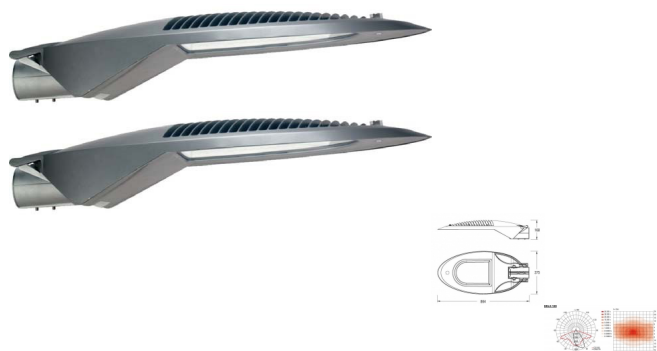

SSL2-120

Street Light 120W

Rating: Not Rated Yet
[Ask a question about this product](#)

Description

FEATURES